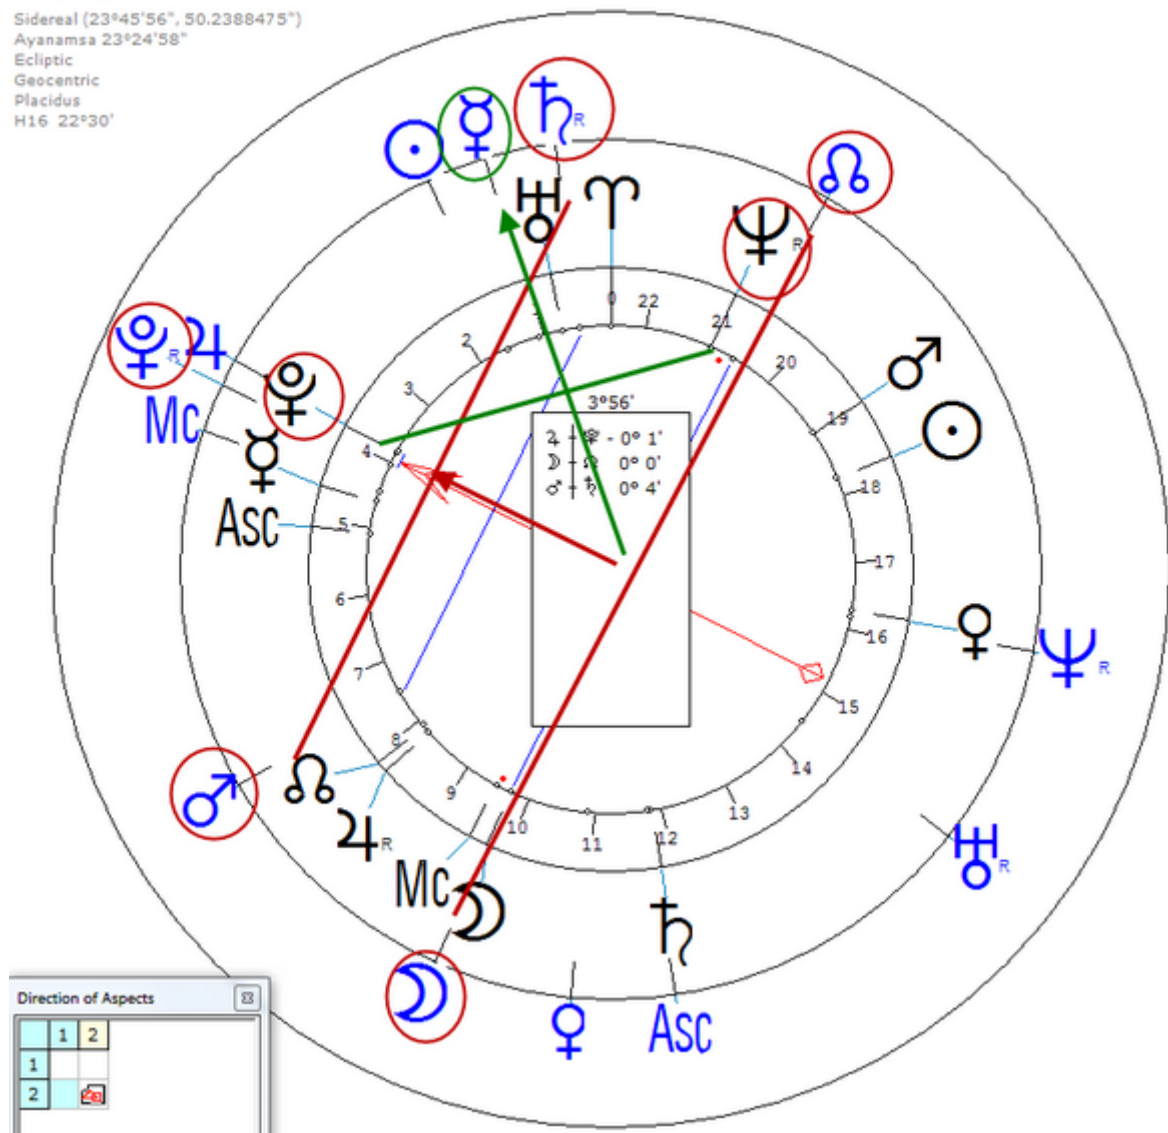

Atria, Rita

4 August 1974 at 12:40 (= 12:40 PM)Erice, Italy, 38n02, 12e35
<https://www.astro.com/astro-databank/Atria,_Rita>

Death by Suicide 26 July 1992 in Rome (Threw herself from window, age 17)

<https://en.wikipedia.org/wiki/Rita_Atria>
Lunar Return (Harmonic 16)

it was murder.

Lunar ♂/♃ (murder) = Lunar ☾/♁ (suicide) = ♀n = ♀n (disguised)

Lunar ♀ = ♀n/♀n

Lunar ♀/♀ = ♀n

Atria, Rita
4 August 1974 Sun 12:40 (GMT+2) 38n02 12e35
Erice, Italy
Sidereal (23°45'56", 50.2388475")
Ayanamsa 23°24'58"
Ecliptic
Geocentric
Placidus
H16 22°30'